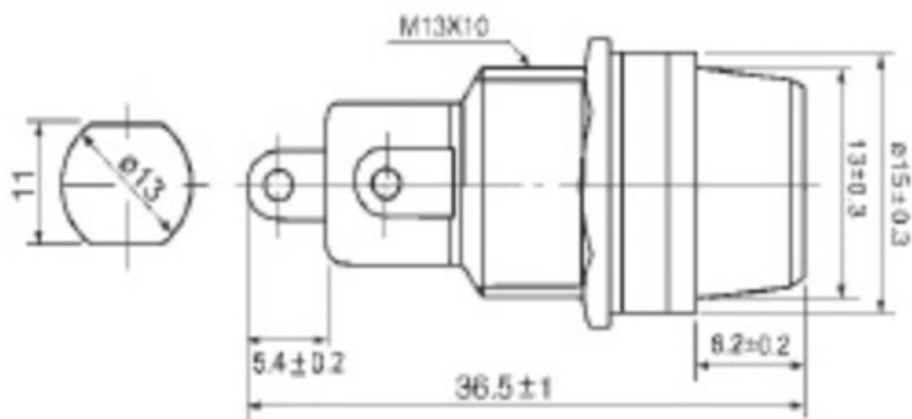

ZH-254 Series

Product details:

Suitable fuse: 5.2×20 mm

Maximum rated value: 10A. 250V. AC

Casing: Bakelite

Pole: Silver-plating brass