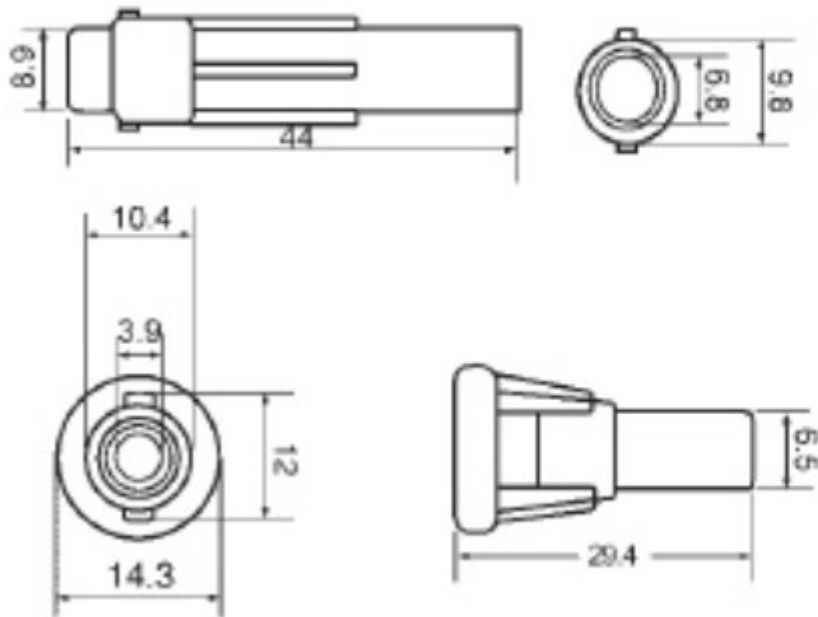

ZH-236 Series

Suitable fuse:

• 6.35x30mm

Maximum rated value: 10A.250V. AC

Casing: nylon

Pole: Silver-plating brass