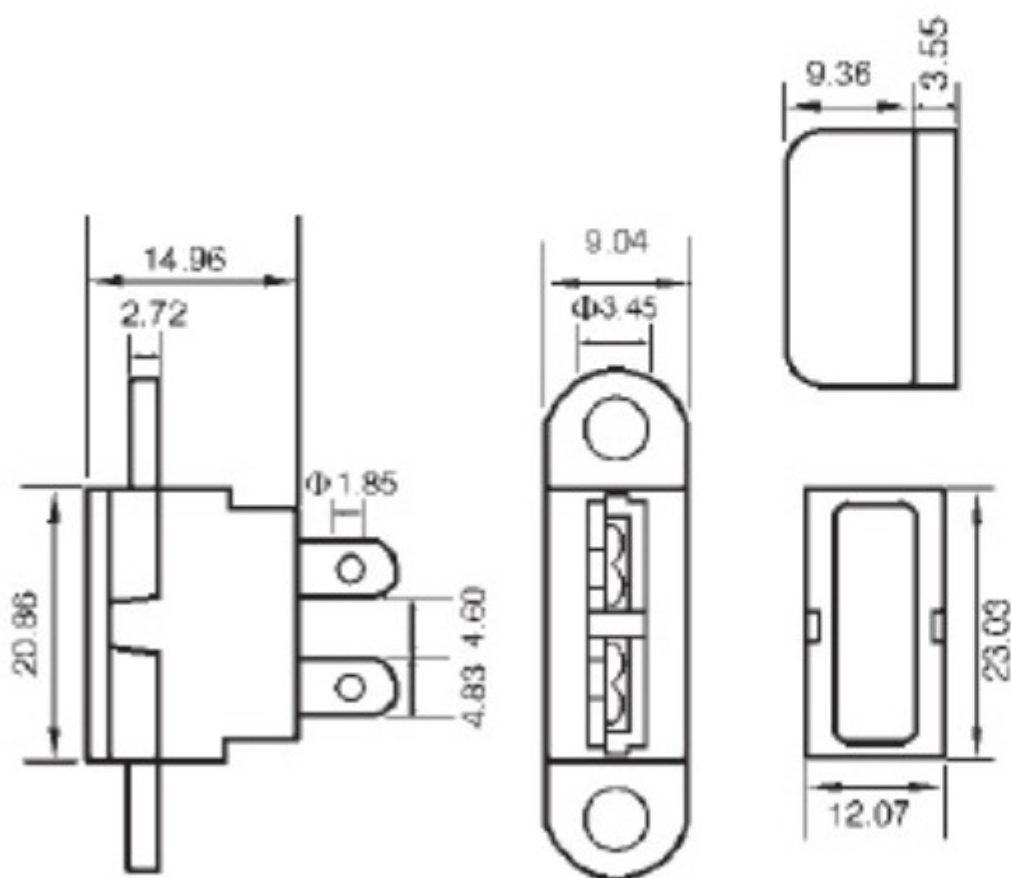

ZH701 авто под fast On

Product details:

Material:PC

Beryllium-bronze

Tin-plating

Suitable fuse:Medium auto

plug-in sheet fuse

Indication : unit MM, tolerance ± 0.5