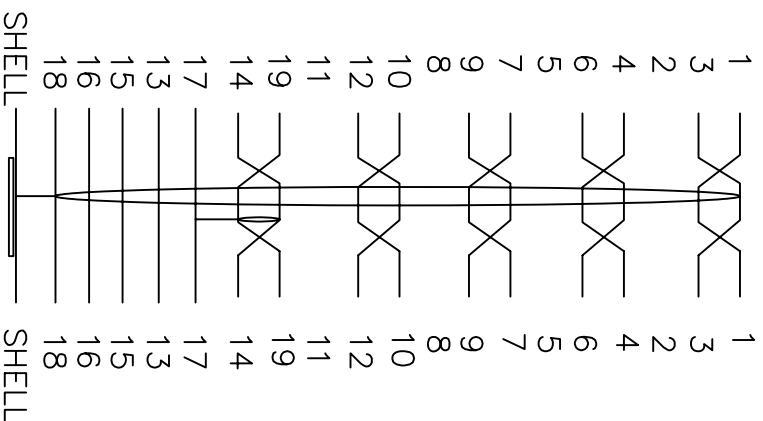

HDMI 19M

WIRING

WIRING

NOTE:

Using 4P*30AWG+1P*30AWG+5C*30AWG 1 line

?? /Revno.1 ??? /Revision note ?? /signature ?? /Date

设计/Designed by	绘图/Drawing by	审核/Checked by	批准/Approved by	未注公差 General Tolerances	
				L ± 0.2	K ± 2°
		图名/Title	文件编号/FILE No.	M ± 0.1	X ± 1°
		HDMI 19M/HDMI 19M	QJXYT-33125	W ± 0.05	XX ± 0.5°
		连接线	页序/Sheet	XXX ± 0.01	
		备注/Remark		单位/Units	mm