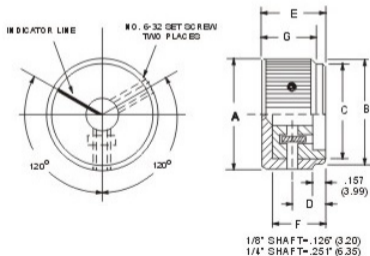

Description

- Material: Aluminum shell with plastic insert
- Finish: Anodized black and natural
- With two No. 6-32 set screws
- Straight knurl with top and side indicator
- Solid aluminum knob is available

- 材質：鋁質外殼植入塑膠
- 黑色或原色電解
- 鎖兩支6-32號螺絲
- 直齒狀，指示線從頂部延伸至側邊
- 可供應實心鋁質旋鈕

PART NO.	COLOR	A	B	C	D	E	F	G
42006-1	NATURAL	12.7	11.4	9.65	7.11	16.0	13.0	13.5
42006-2	BLACK	12.7	11.4	9.65	7.11	16.0	13.0	13.5
42006-3	NATURAL	19.0	17.8	14.9	7.11	16.0	13.0	13.5
42006-4	BLACK	19.0	17.8	14.9	7.11	16.0	13.0	13.5
42006-5	NATURAL	23.9	22.3	18.0	7.11	16.0	13.0	13.5
42006-6	BLACK	23.9	22.3	18.0	7.11	16.0	13.0	13.5
42006-7	NATURAL	31.7	30.5	24.9	7.11	16.0	13.0	13.5
42006-8	BLACK	31.7	30.5	24.9	7.11	16.0	13.0	13.5