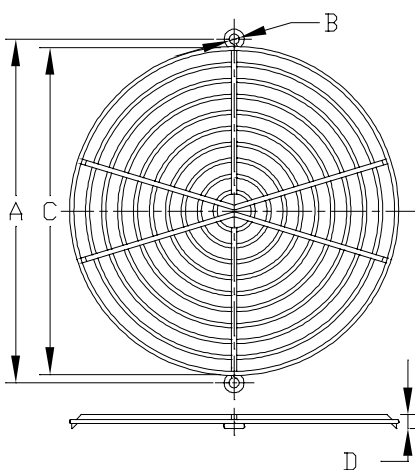

## Metal Fan Guard

MODEL	A	B	C	D
K-G09B06-4HB	82.4	4.6	89.8	5.0

MODEL	A	B	C	D
K-G12B07-4HA	105	4.6	115.6	5.5

MODEL	A	B	C	D
K-G12B08-4HA	105	4.6	115.6	5.5

MODEL	A	B	C	D
K-G12A08-4HA	105	4.9	115.6	5.5

MODEL	A	B	C	D
K-G17H10-2HA	162	4.8	154.4	6.45

MODEL	A	B	C	D
K-G17H10-2HB	162	4.8	154.4	6.45