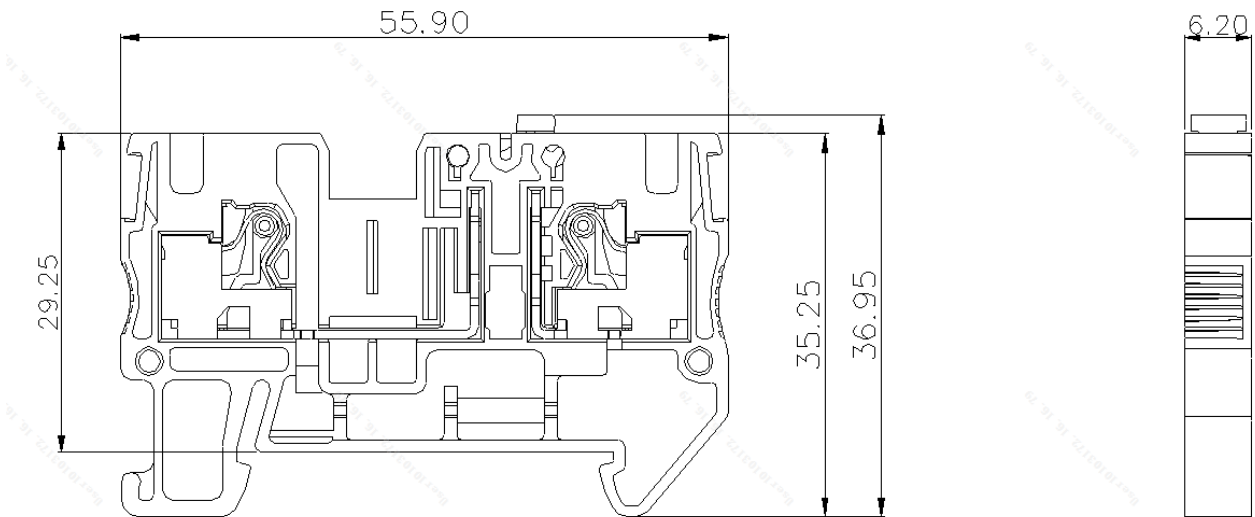

Category: 直插式弹簧接线/Plug-in terminal-plug

Product name: TP4-MT-GY

Product Description: 6.2mm

Product Picture

基本信息 /Basic Information

产品型号 SUPU ID	TP4-MT-GY
宽度 Width	6.2mm
产品层数 Number of levels	1
接线位数 Number of connections	2
接线方式 Connection method	直插弹簧接线
防护等级 Protection Level	IP20

工作温度 Work temperature	-40~+105°C
--------------------------	------------

IEC数据 /IEC Data

额定电流 Rated Current	20A
额定电压 Rated Voltage	500V
过压类别 Overvoltage category	III
污染等级 Pollution degree	3
额定冲击电压 Rated impulse voltage	6KV
刚性导线截面积 Conductor cross section solid	0.2-6mm ²
柔性导线截面积 Conductor cross section flexible	0.2-4mm ²
柔性导线截面积，带绝缘管套 Conductor cross section flexible,with furrule	0.2-4mm ²
剥线长度 Stripping length	10-12mm

UL数据 /UL Data

使用组别 Use group	B	C	D
额定电流 Rated Current	20A	20A	-
额定电压 Rated Voltage	300V	300V	-
额定接线容量 Rated cross section	24-10AWG		

材料信息 /Material Data

绝缘材料 Insulation material	PA66
绝缘材料组别 Insulation material group	I
阻燃等级，符合UL94 Flame retardant grade, UL94 compliance	V0